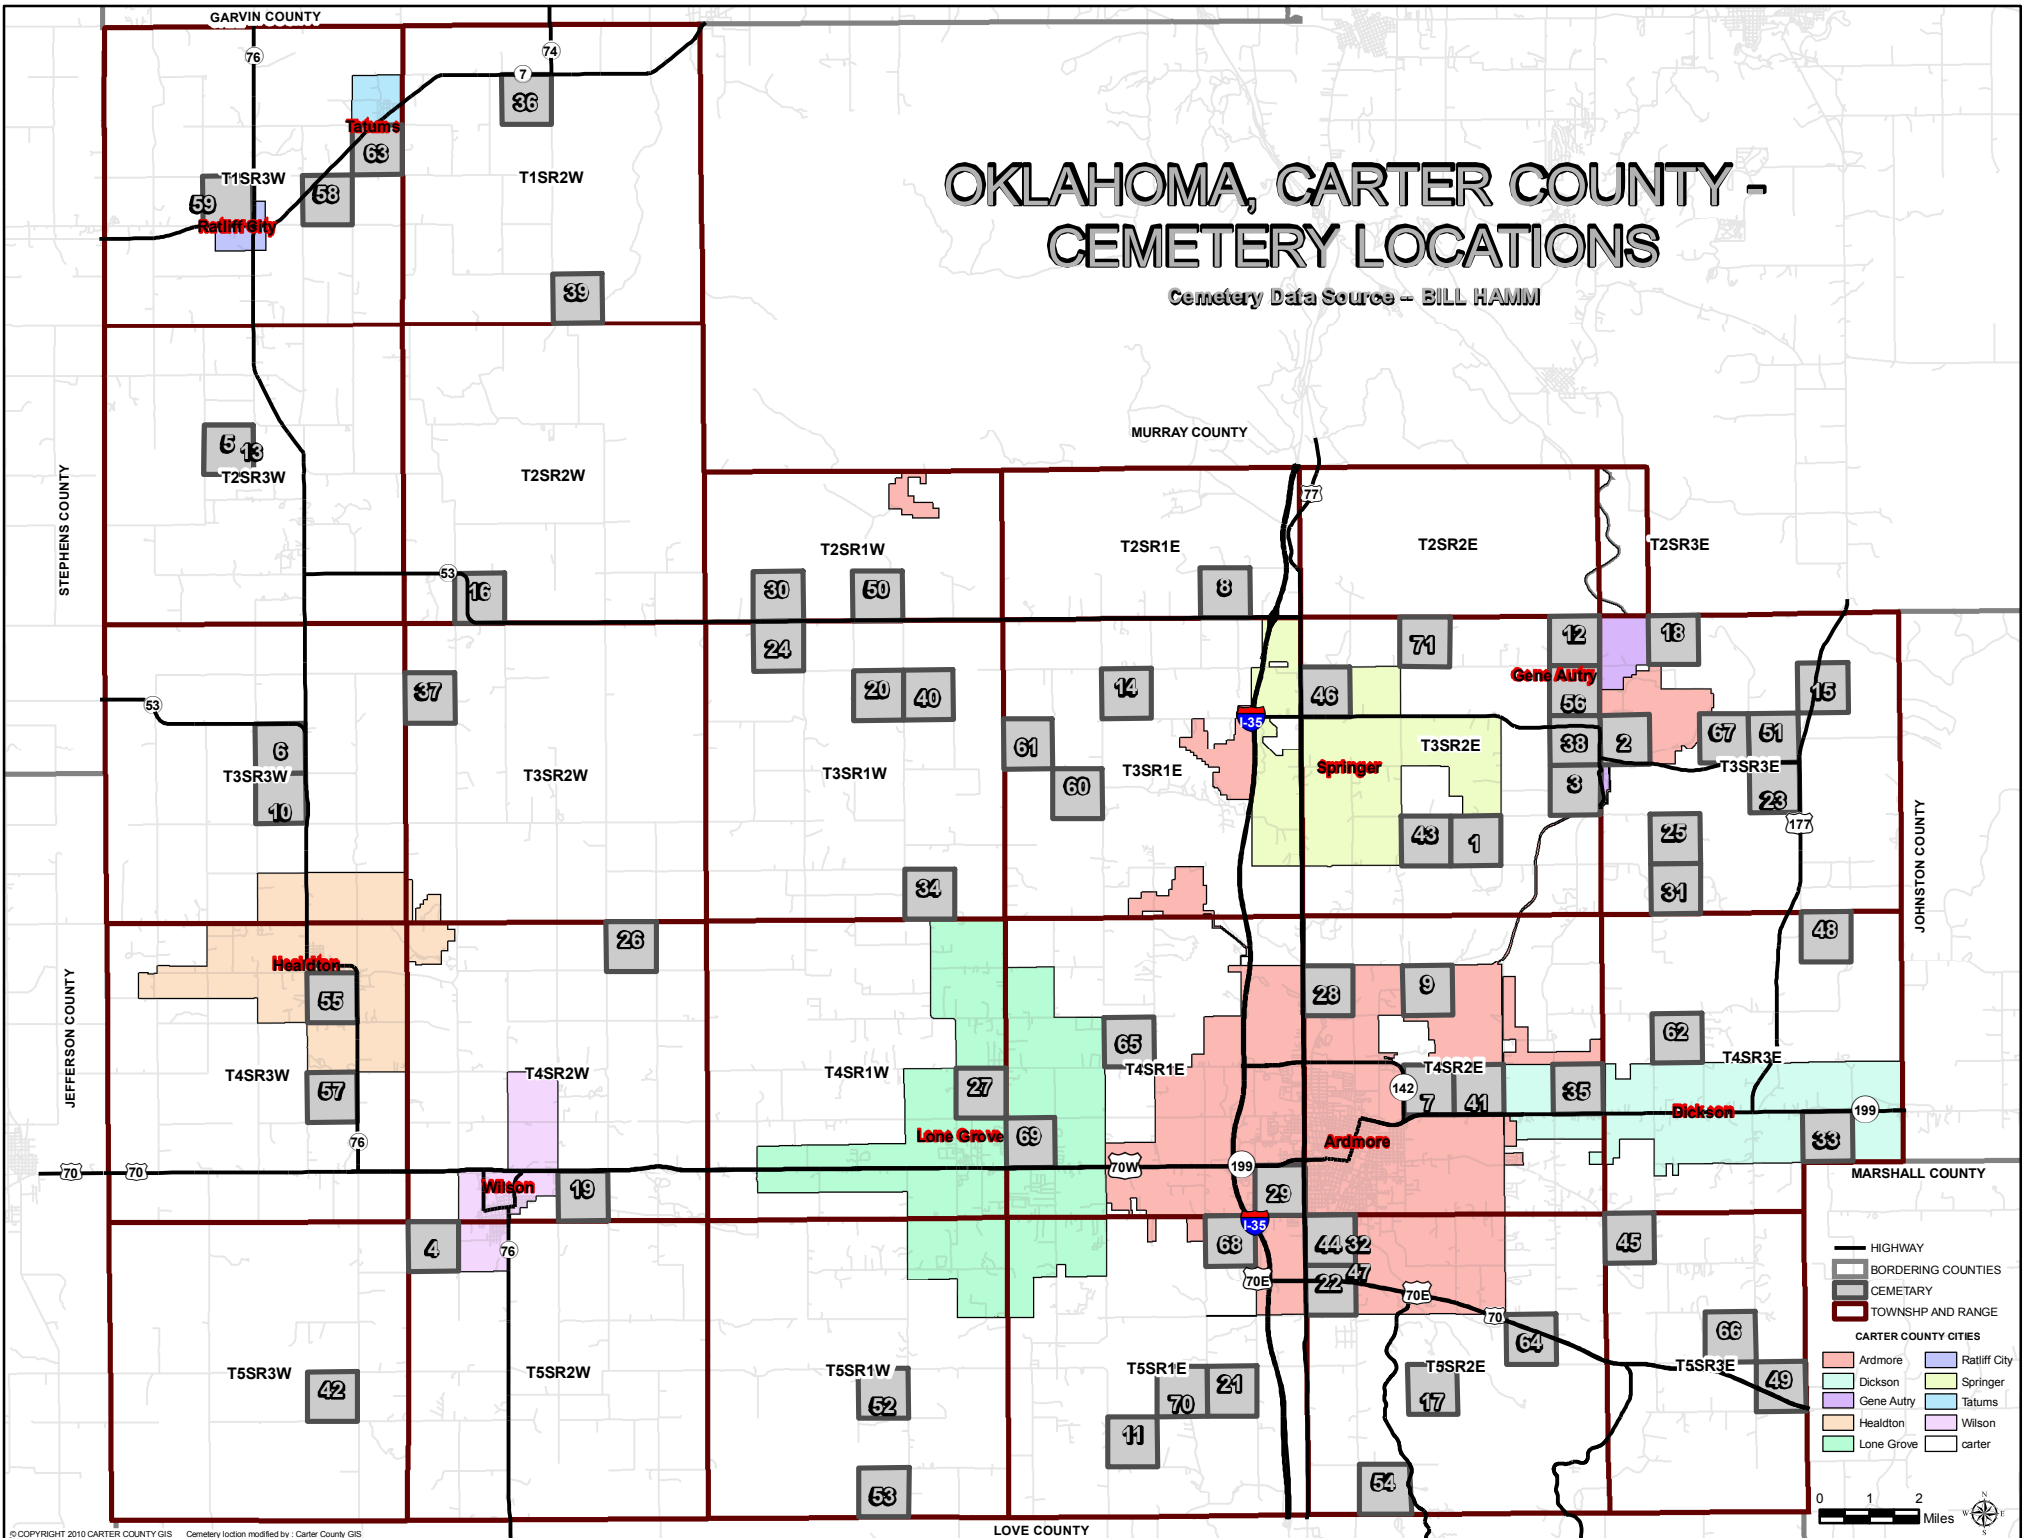

OKLAHOMA, CARTER COUNTY - CEMETERY LOCATIONS

Cemetery Data Source - BILL HAMM

- HIGHWAY
 - BORDERING COUNTIES
 - CEMETARY
 - TOWNSHIP AND RANGE
- CARTER COUNTY CITIES**
- Ardmore
 - Dickson
 - Gene Autry
 - Healdton
 - Lone Grove
 - Ratliff City
 - Springer
 - Tatum
 - Wilson
 - Carter